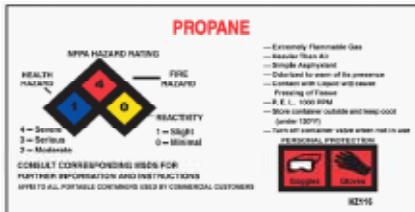

DSP-HZ-116 NFPA HAZARD DECAL, 2 1/2" X 5"