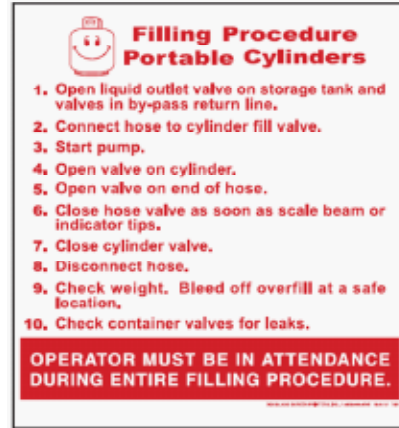

DSP-P-123 FILLING PROCEDURES 14" X 21"